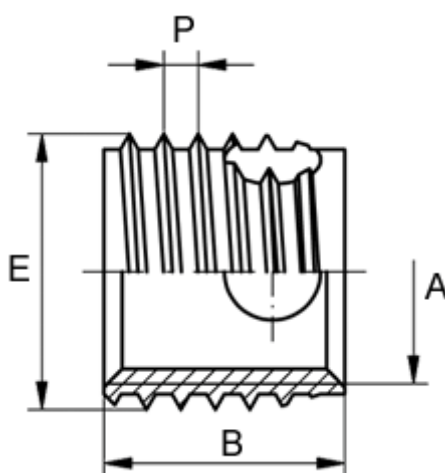

# Data Sheet

Article number: 12348000060800  
Description: KLEE-coil 348 000 060.800  
M 6 Brass

## Measures

---

Female thread A	= M6
Length B	= 12
Male thread E	= 8.0
Min hole depth blind hole	= 15
Pre-drilled max	= 7.7
Pre-drilled min	= 7.5
Thread pitch P	= 1.00
Type	= 348 000 060 ...